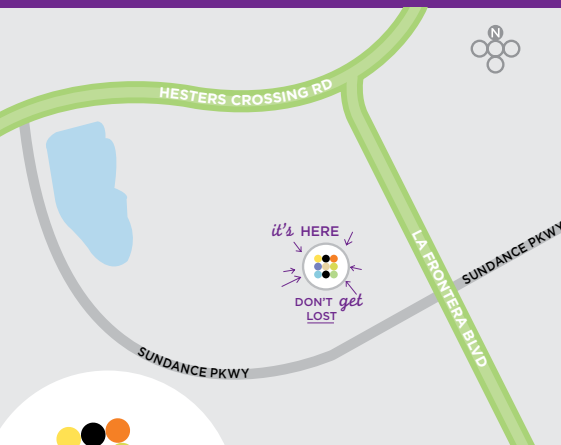

EARN FREE NIGHTS

- Join the Hyatt Gold Passport® global loyalty program and earn free nights at Hyatt hotels and resorts worldwide

EXPLORE

- Round Rock Express (Dell Diamond)
3400 East Palm Valley Boulevard
Round Rock, TX 78665. 512 255 BALL
- Round Rock Premium Outlets
4401 Interstate 35 Frontage Road
Round Rock, TX 78644. 512 863 6688
- Texas State Capitol, 1100 Congress Avenue,
Austin, TX 78701, 512 463 0063
- Zilker Park, 2100 Barton Springs Road,
Austin, TX 78746, 512 974 6700
- Old Settlers Park, 3300 East Palm Valley
Road, Round Rock, TX 78665, 512 218 5540

**HYATT
PLACE®**

hyattplace.com

HYATT PLACE AUSTIN / ROUND ROCK

420 Sundance Parkway
Austin, TX 78681, USA
P 512 244 4300
F 512 244 4342
hyattplaceaustinroundrock.com

TRANSPORTATION

From Airport to HYATT PLACE Austin/Round Rock (shortest route with Toll Roads):

- Turn right at Highway 71 East. Quickly merge left onto Texas 130 (Toll Road) North towards Round Rock for 19 miles, exiting Texas 45 West on your right-hand side. After 5 miles, exit La Frontera Blvd and take a Right at the light on La Frontera Boulevard. Hotel is just ahead on the left at Sundance Parkway. (Approximately \$3.75 in tolls paid via mail).

From Airport to HYATT PLACE Austin/Round Rock (without tolls):

- Turn left at Highway 71 West. Merge right onto US 183 North for 9 miles exiting towards I-35 North/Lamar Boulevard. Turn right at I-35 North Service Road and quickly merge onto I-35 North on the left. After 10 miles, exit at Louis Henna Boulevard (Exit 250). Take a left at the light and turn right at La Frontera Boulevard. Take a left at Sundance Parkway and hotel is on right.